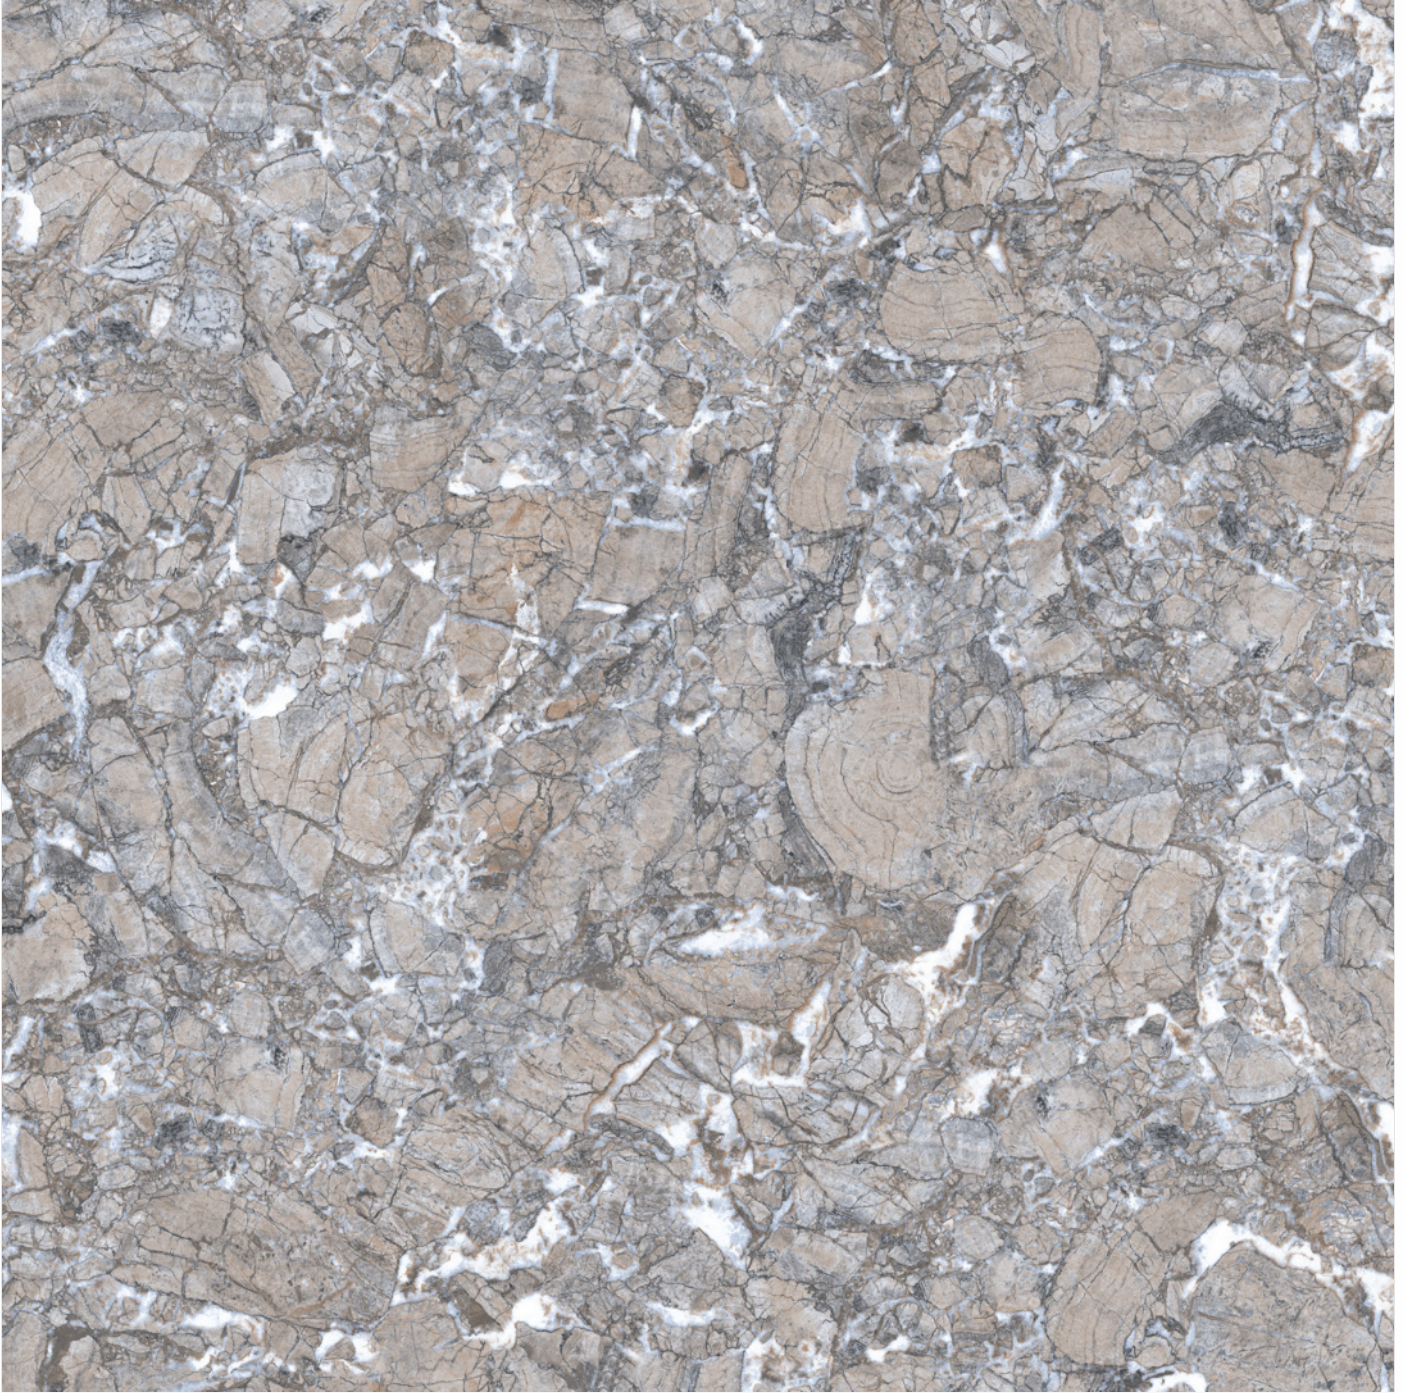

Design Name
ROCCA GREY

Size
600x600mm

Random
05