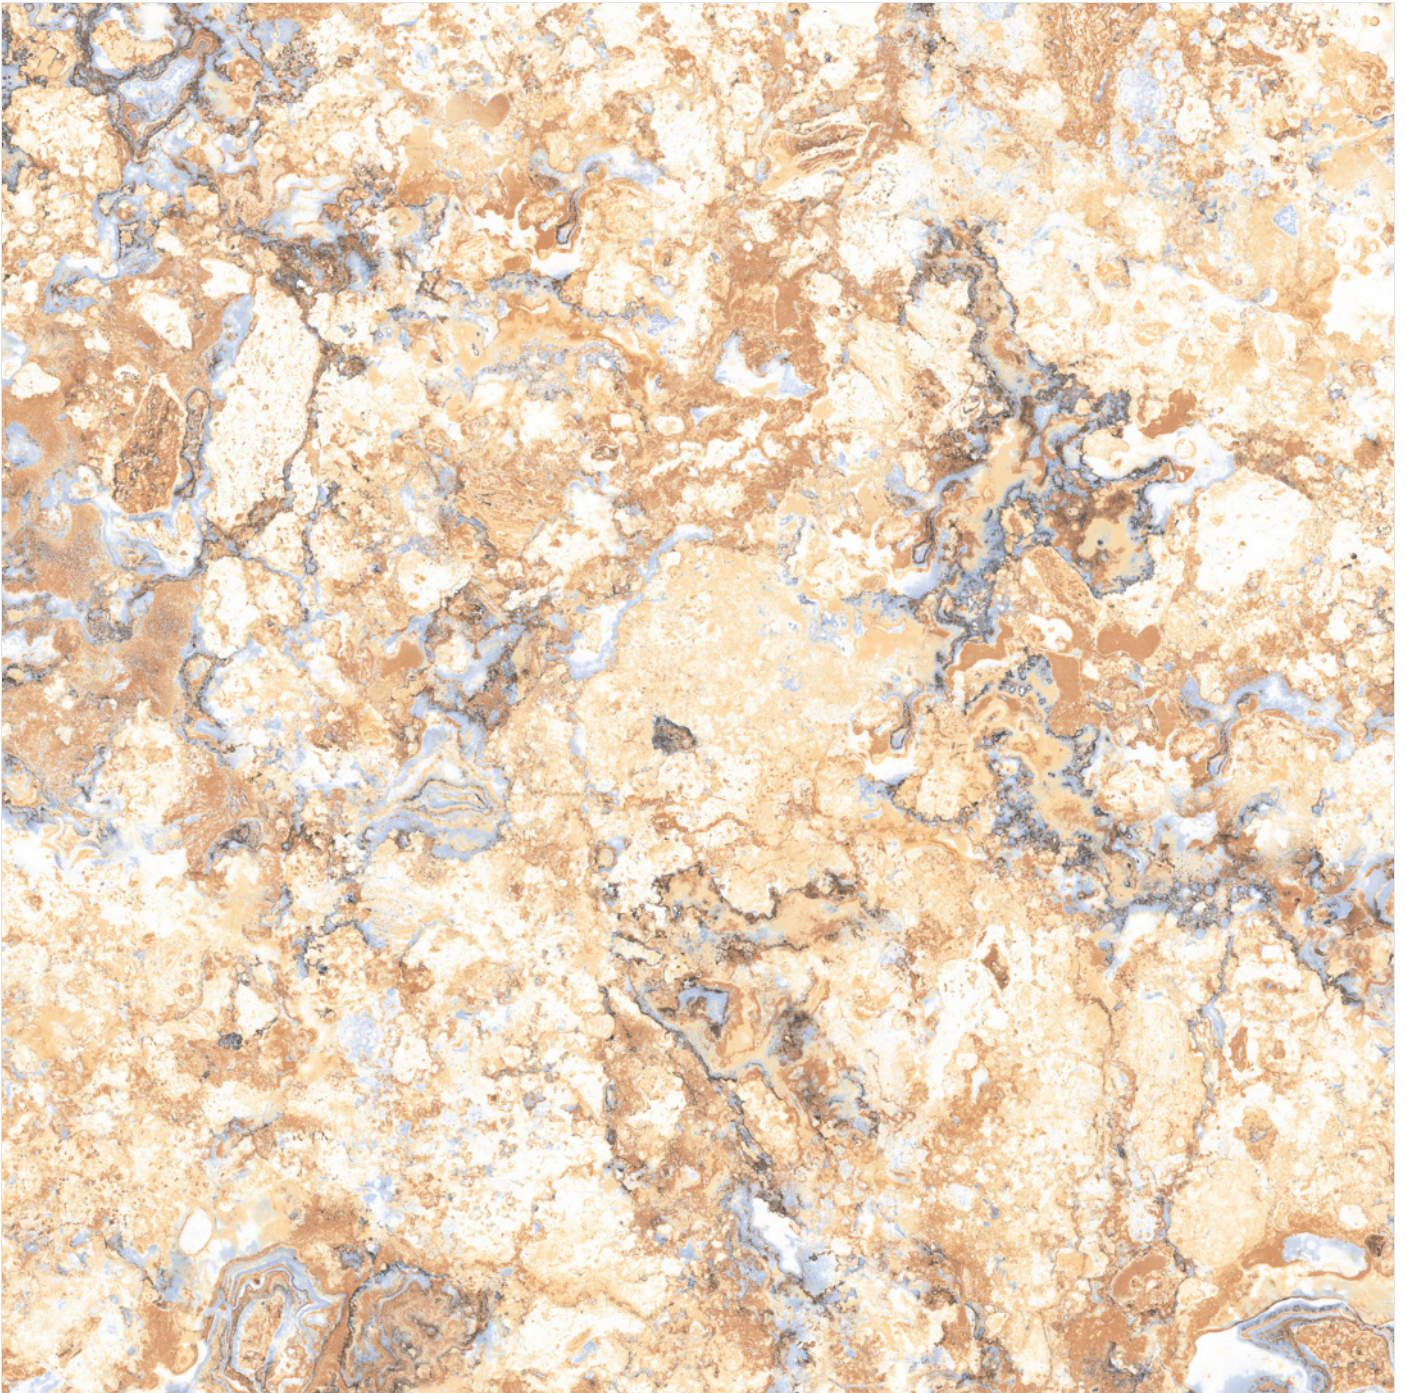

Size  
**600x600mm**

Design Name  
**VALENTINO**

Size  
**600x600mm**

Random  
**04**

Design Name  
**VEGA BROWN**

Size  
**600x600mm**

Random  
**04**

Design Name  
**VENICE BROWN**