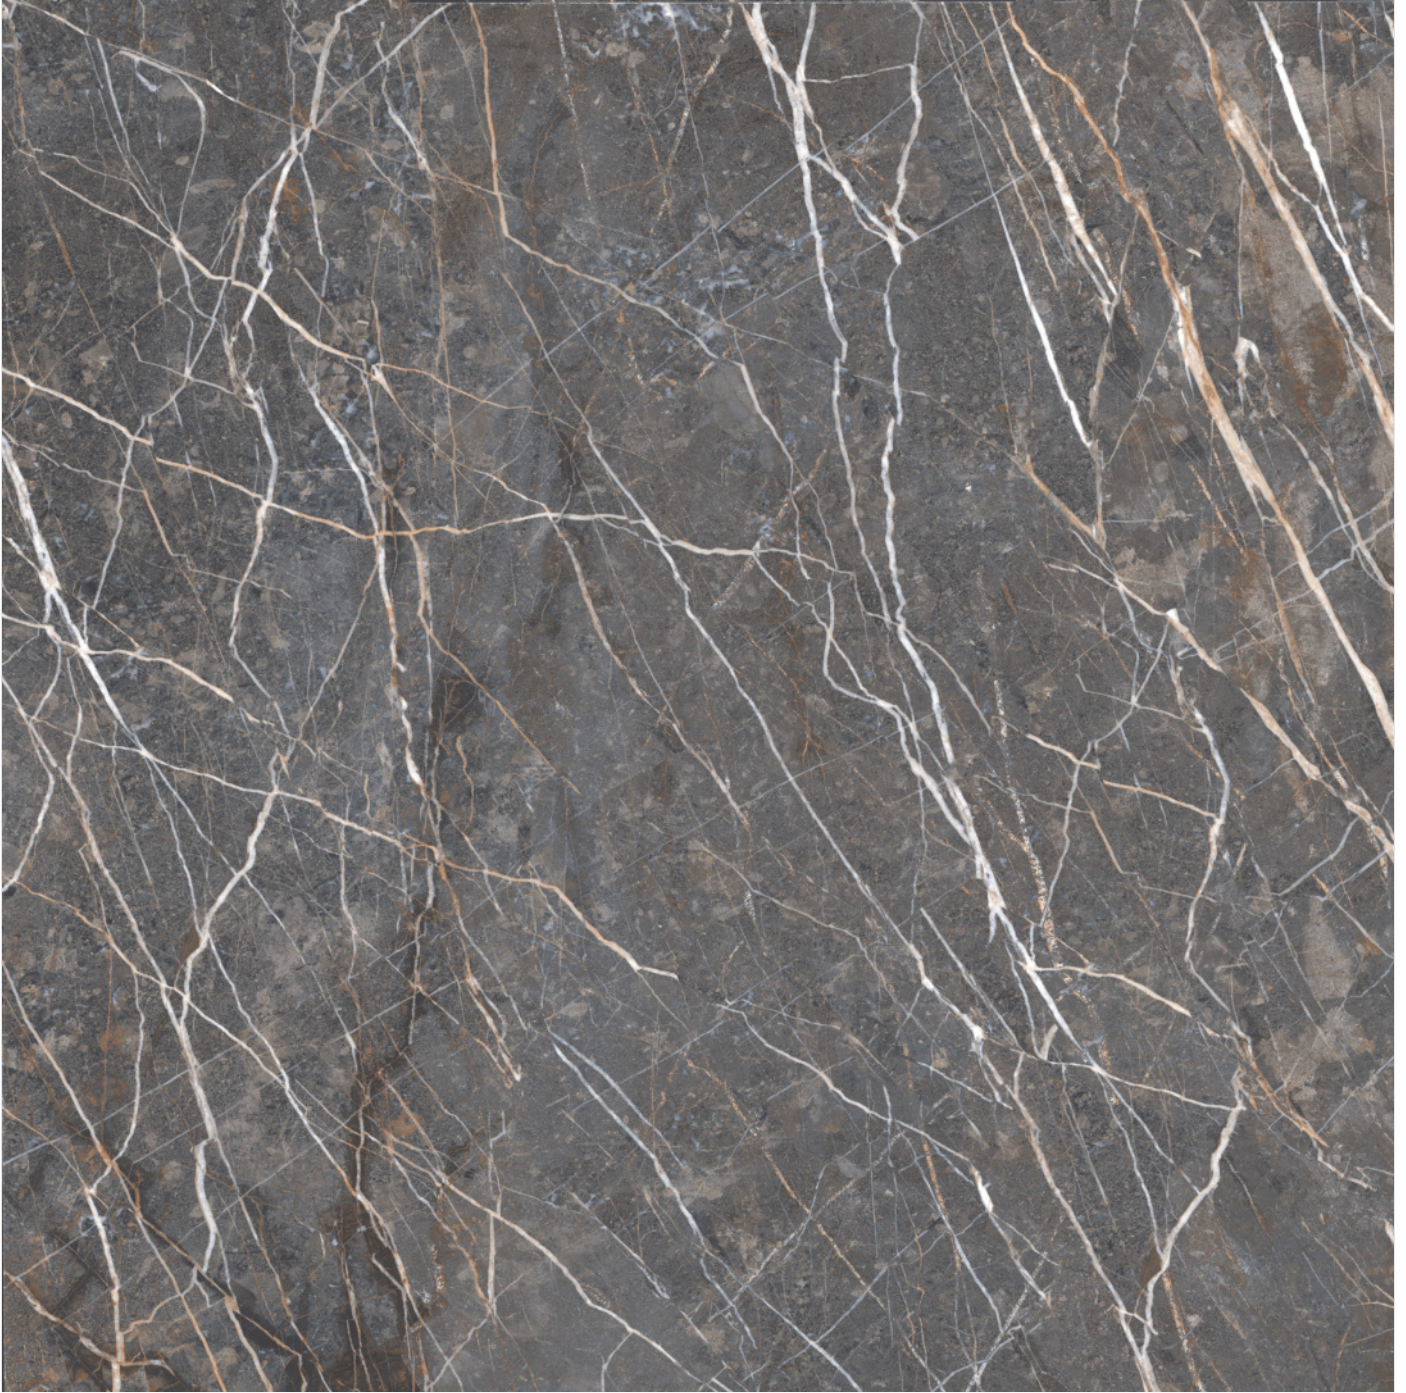

Size  
**600x600mm**

Random  
**05**

Design Name  
**ROOT BLACK**

Size  
**600x600mm**

Random  
**04**

Design Name  
**ROSALLIA CREMA**

Size  
**600x600mm**

Random  
**06**