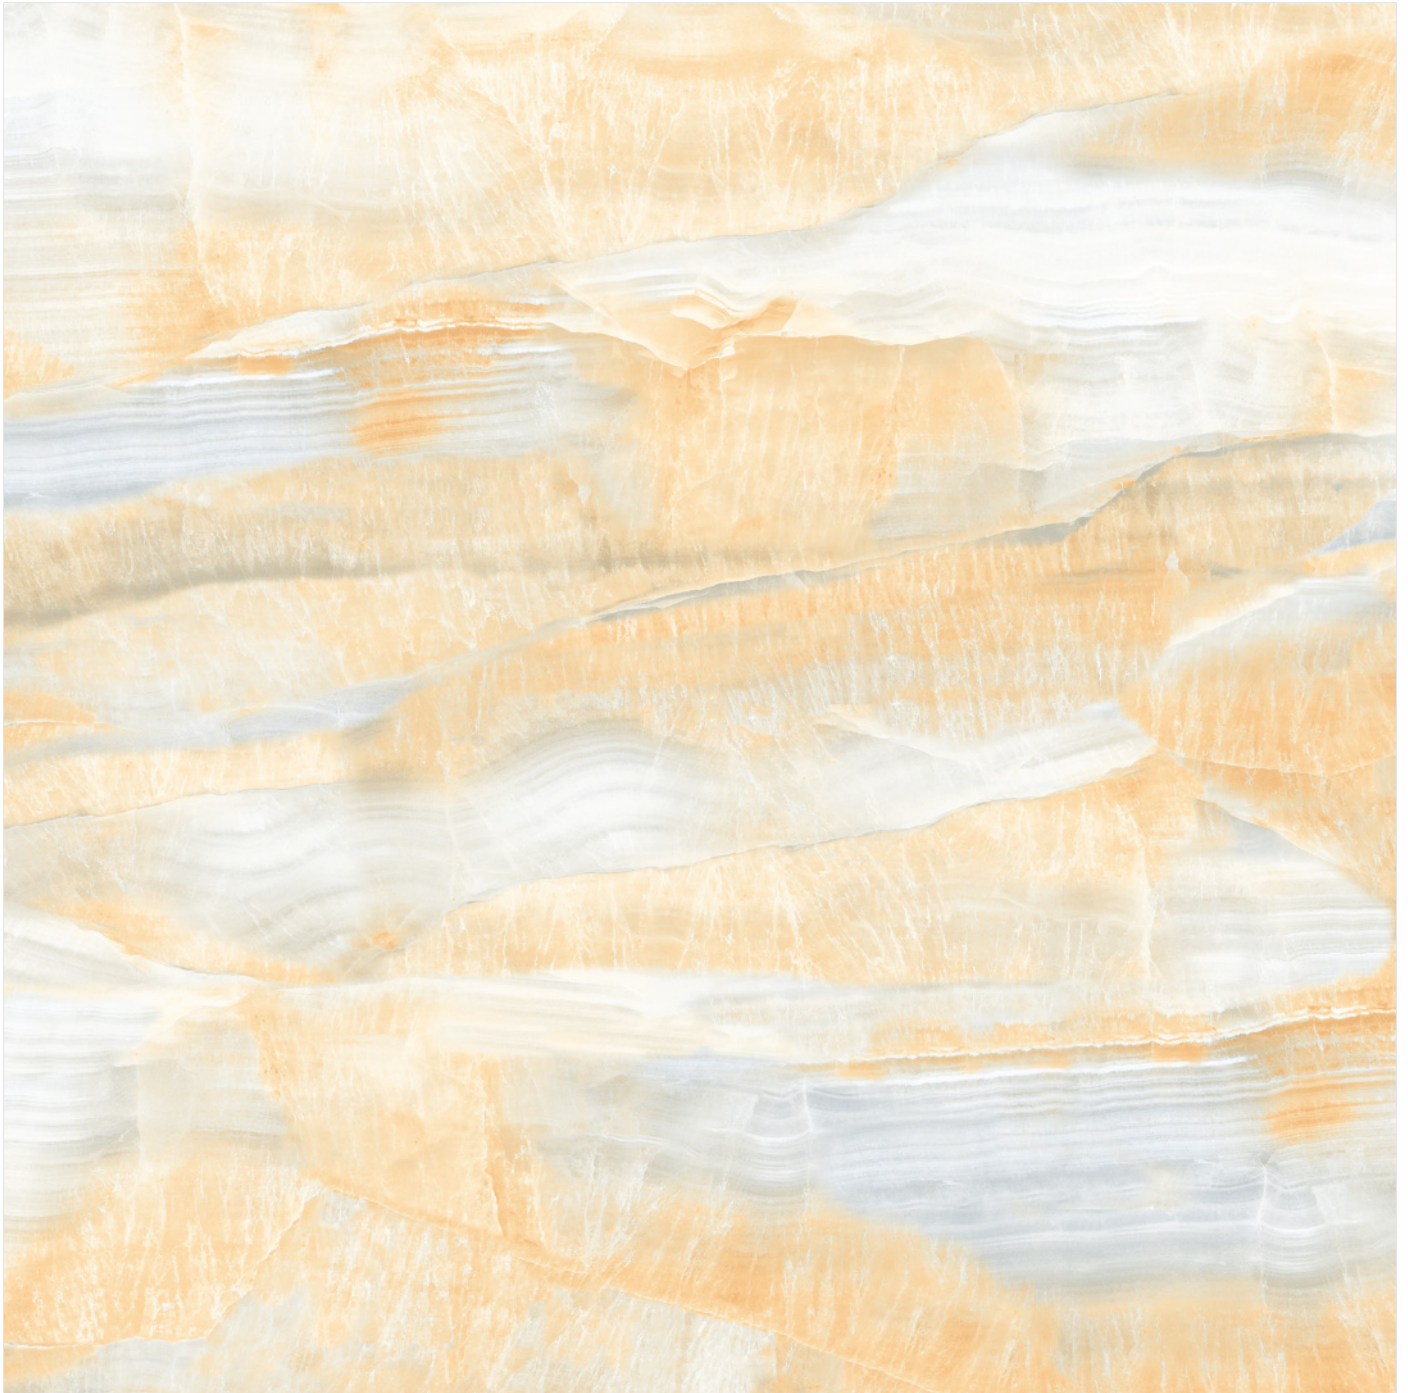

Design Name  
**MINT SKY**

Size  
**600x600mm**

Random  
**04**

Design Name  
**MOJAVI CREMA**

Size  
**600x600mm**

Random  
**04**

MOJAVI CREMA

Design Name  
**MONTANO GOLD**