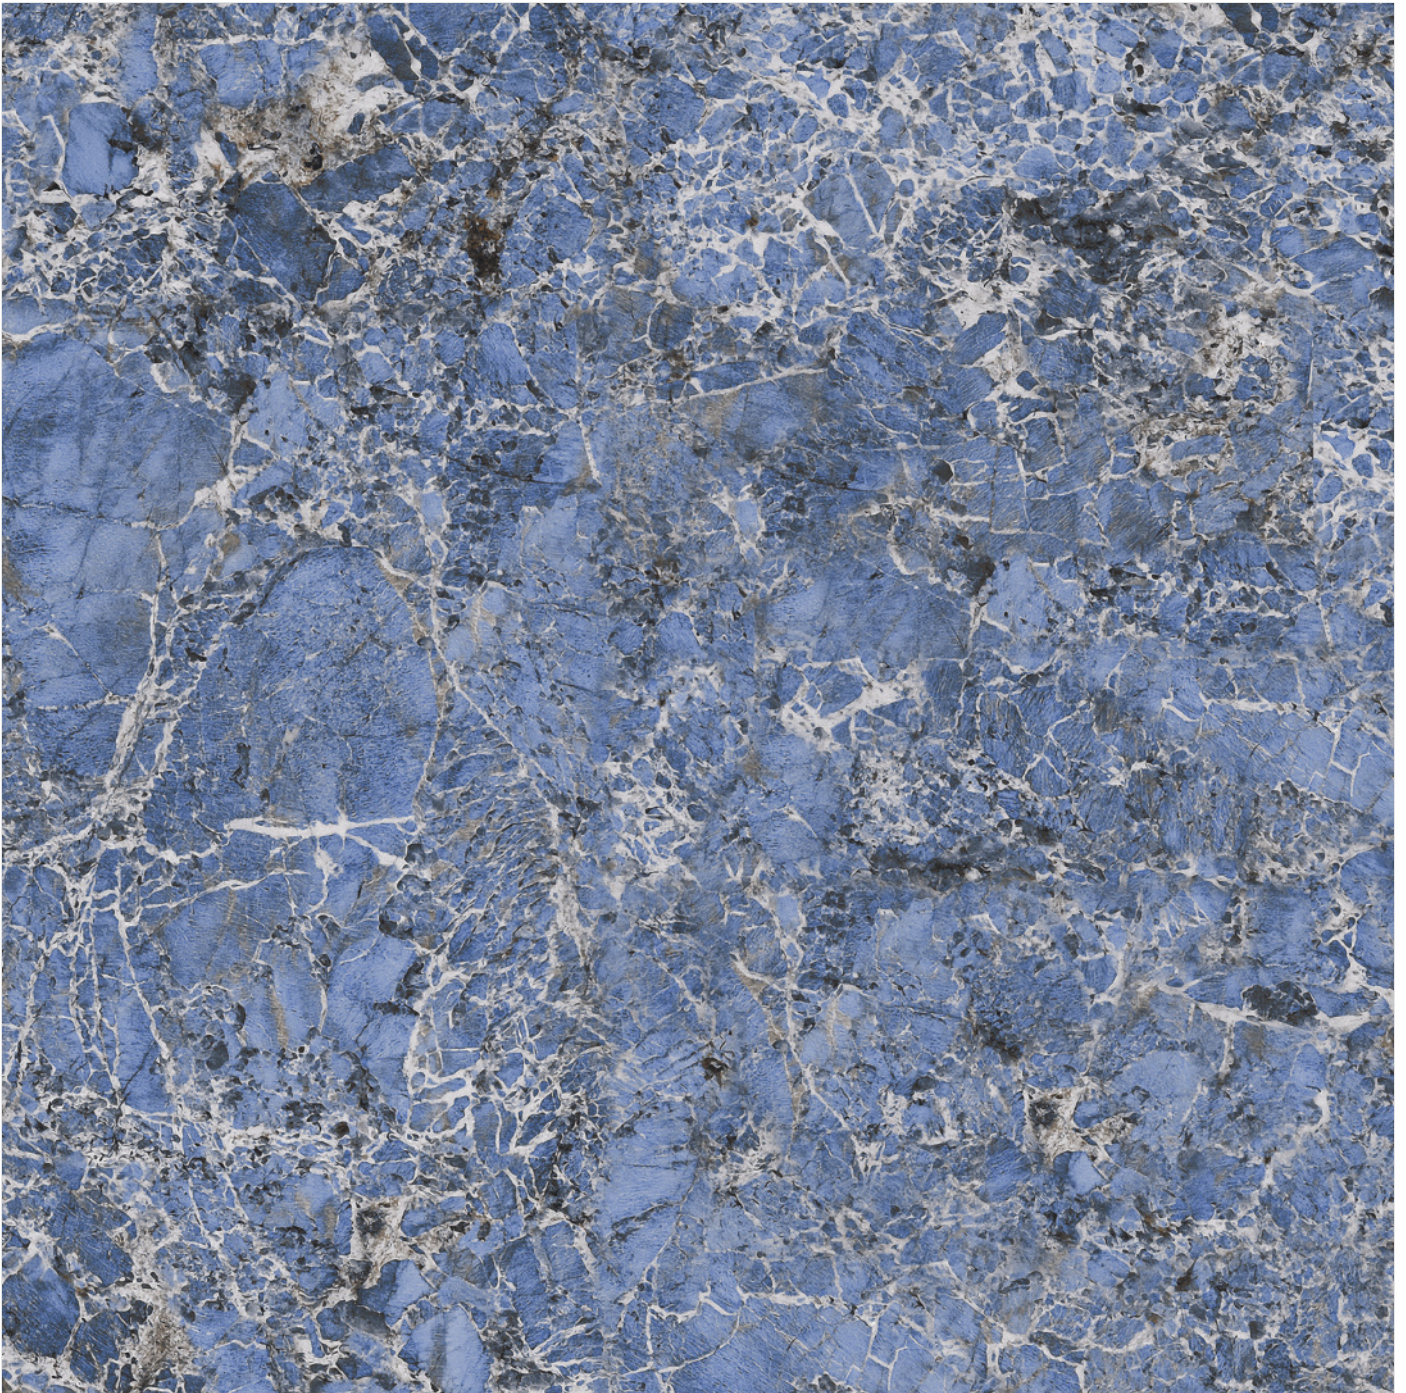

Design Name  
**LIZZARD BROWN**

Size  
**600x600mm**

Random  
**08**

Design Name  
**LIZZARD GREY**

Size  
**600x600mm**

Random  
**08**

LIZZARD GREY

Design Name  
**LUCIA BLUE**