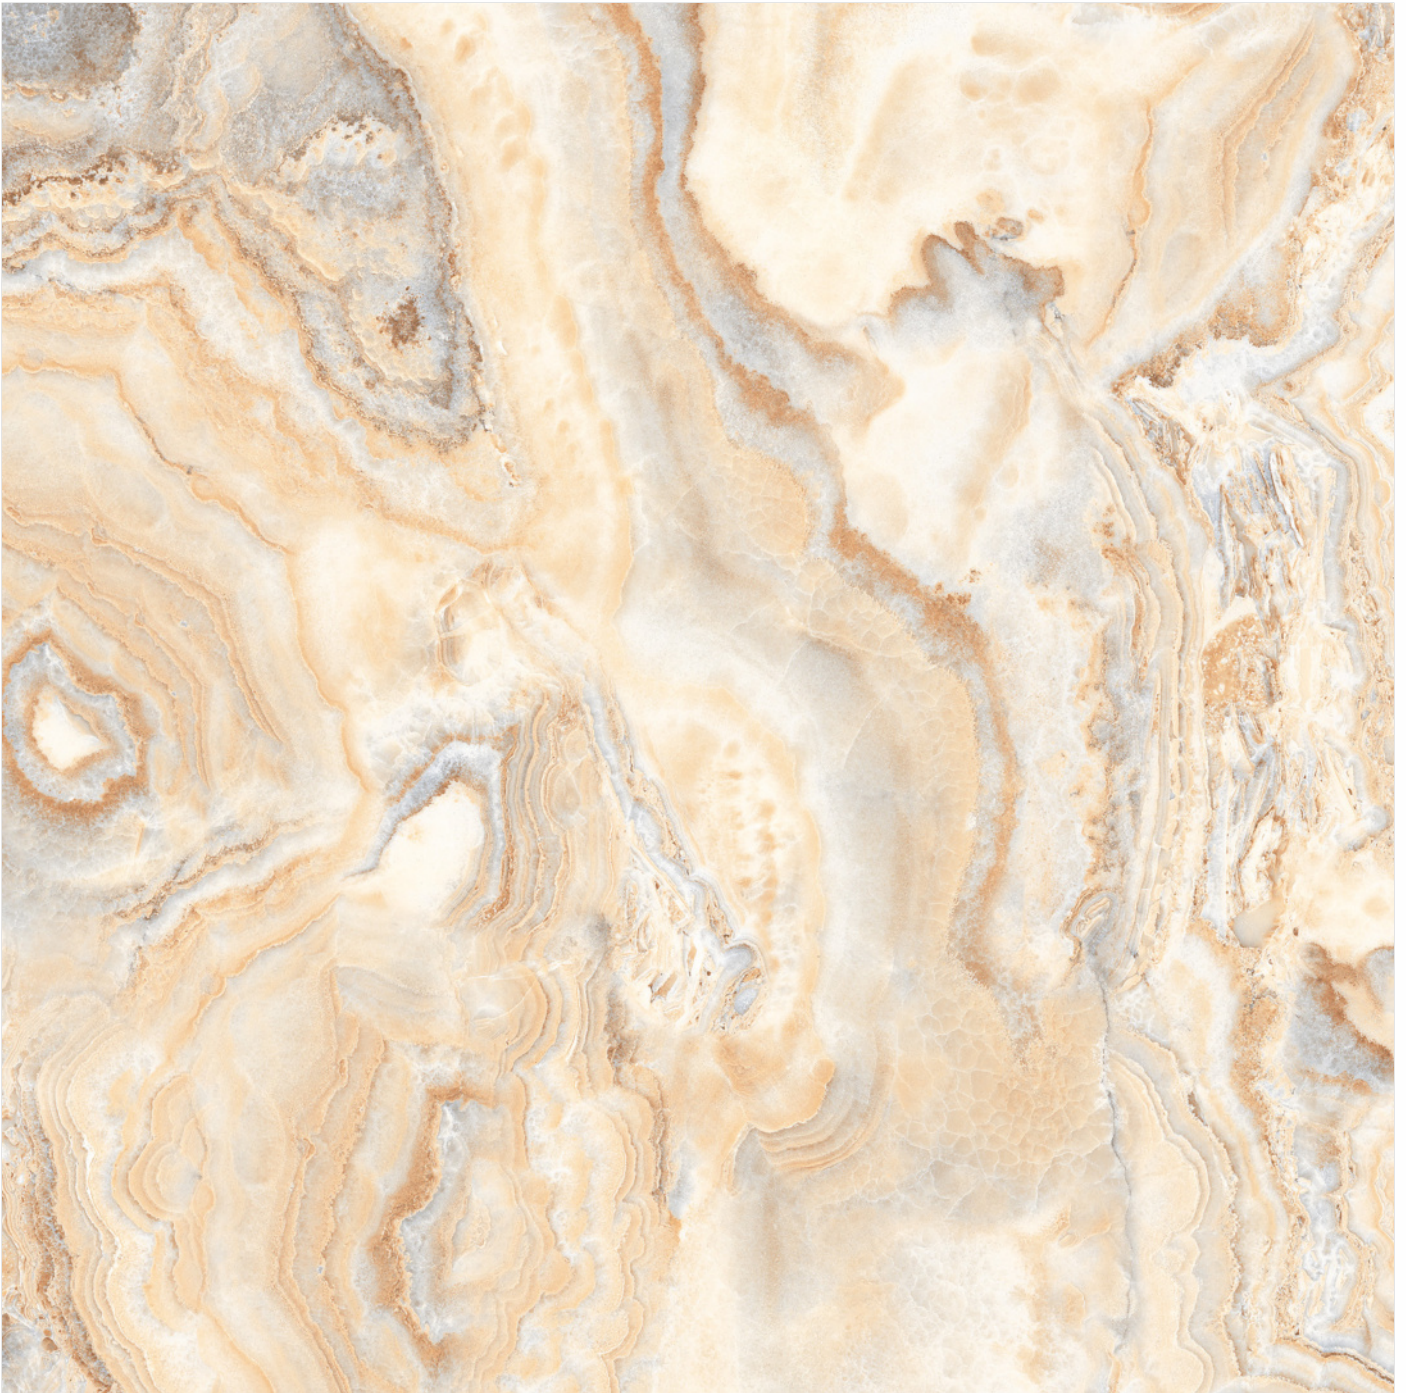

Design Name
SOFITA SAND

Size
600x600mm

Random
04