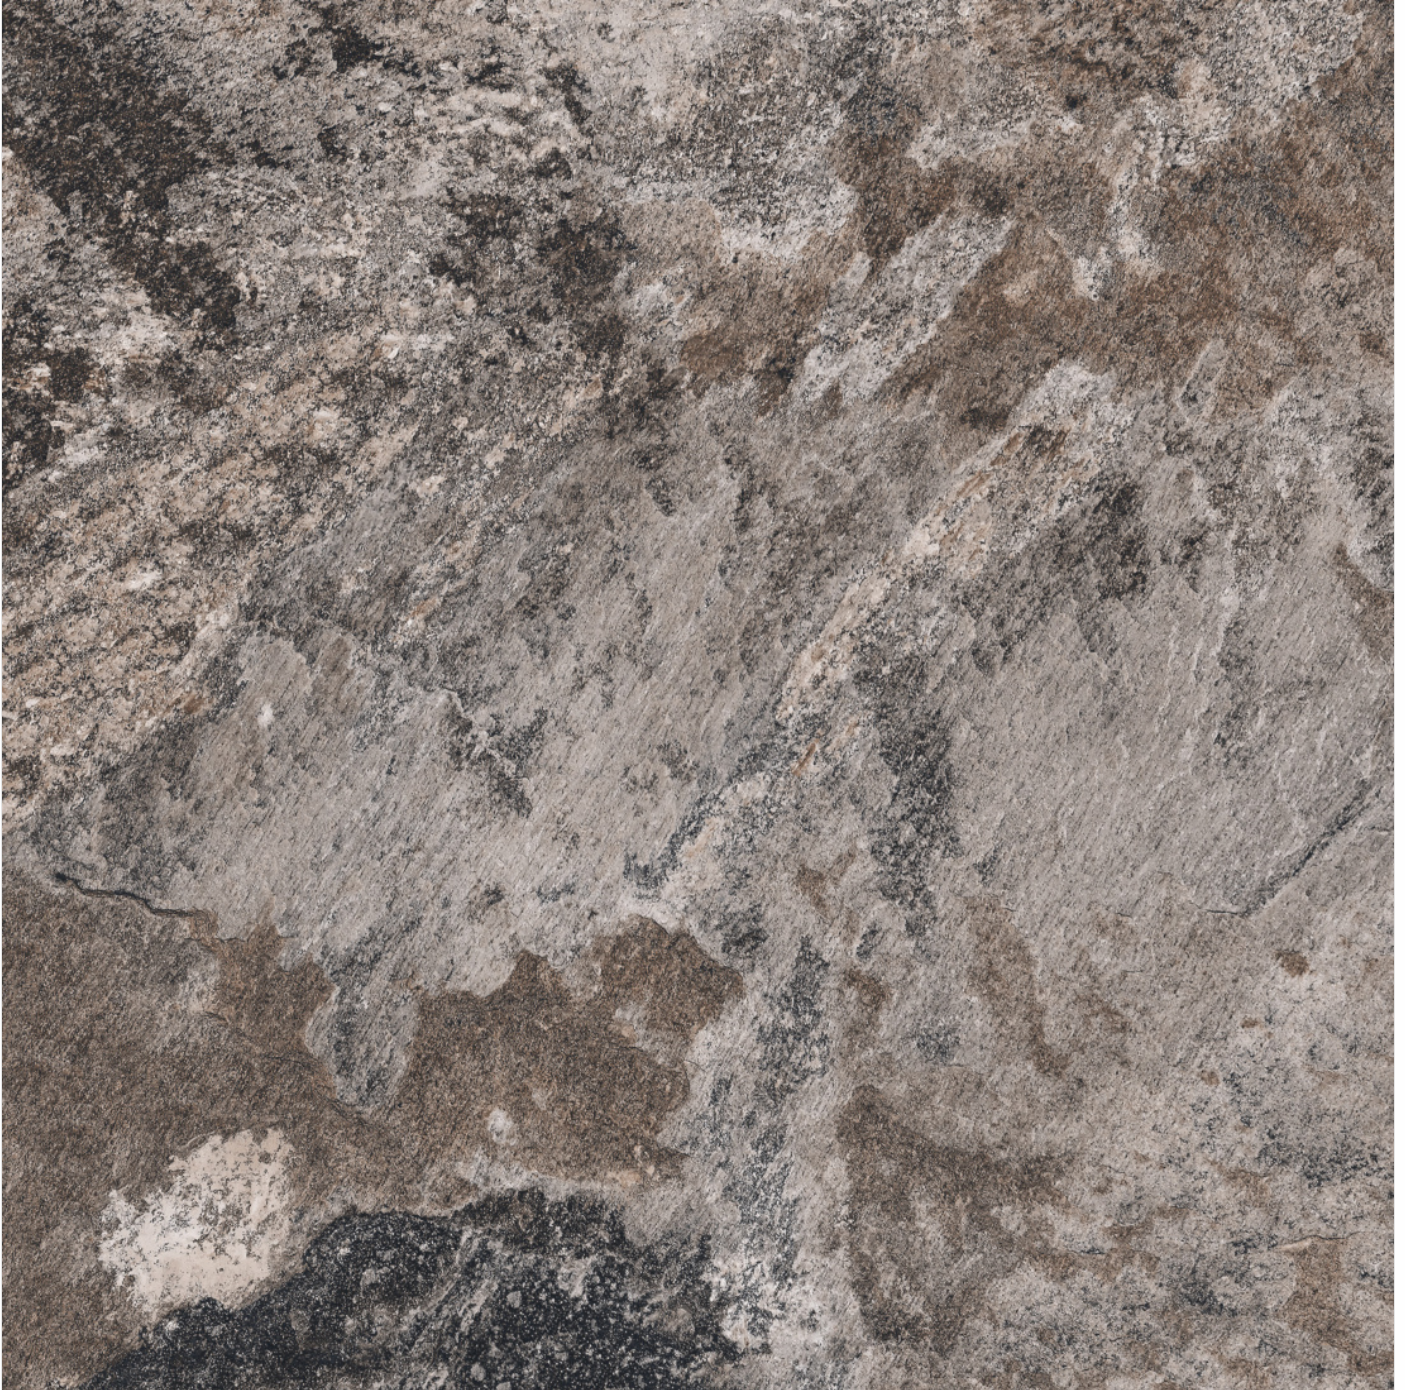

Design Name
RUSTY CARAMEL

Size
600x600mm

Random
08

Design Name
RUSTY CEDAR

Size
600x600mm

Random
08