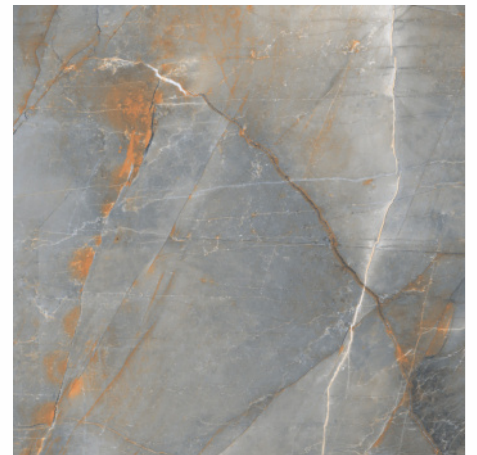

Design Name  
**ATLANTIC SKY**

Size  
**600x600mm**

Random  
**04**

Design Name  
**BLUE JASTO DARK**

Size  
**600x600mm**

Random  
**09**

BLUE JASTO DARK

Design Name  
**BLUE JASTO LIGHT**