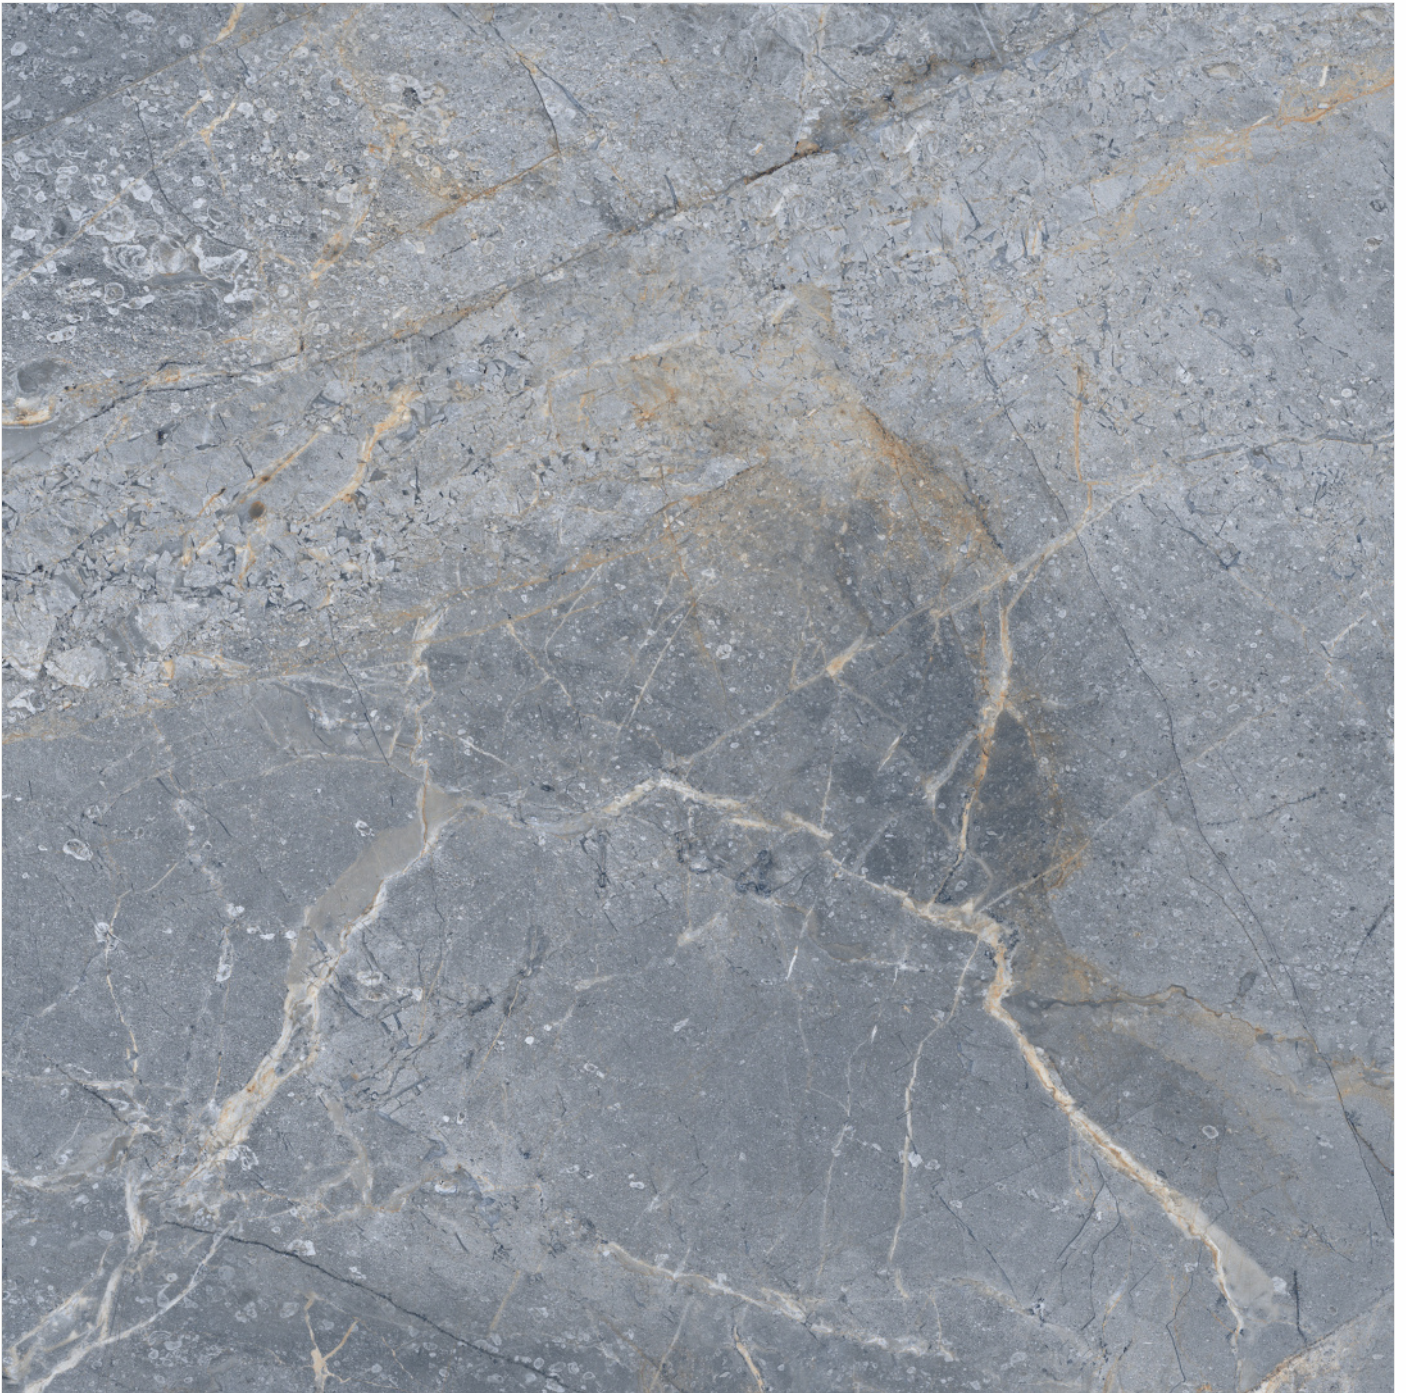

Design Name
ALPEN BLUE

Size
600x600mm

Random
04